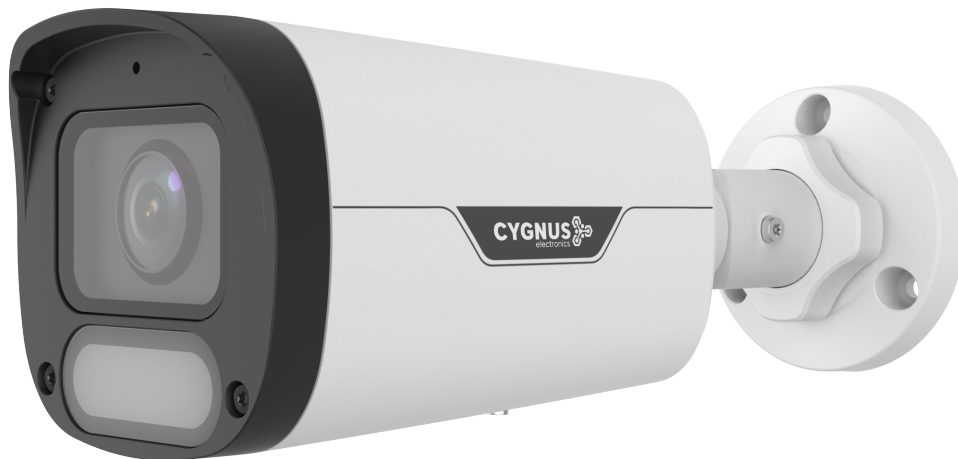

# 8MP Zero Bullet network Camera

## Features

- High quality image with 8MP, 1/1.8"CMOS sensor and F1.0 large aperture lens
- 8MP (3840\*2160)@20fps; 5MP (3072\*1728)@30/25fps; 4MP (2560\*1440)@30/25fps; 2MP (1920\*1080) @30/25fps
- Ultra 265, H.265, H.264, MJPEG
- Zero technology ensures 24-hour full-color images 120dB true WDR technology enables clear image in strong light scene
- Support 9:16 Corridor Mode
- Built-in Mic
- White Light, up to 30m warm light distance
- Supports 512 GB Micro SD card
- IP67 protection

- Support PoE power supply
- 3-Axis

## Specifications

Camera	Description
Max Resolution	8 MP
Sensor	1/1.8" CMOS
Min. Illumination	Colour: 0.0003 lux (F1.0, AGC ON)
Shutter	Auto/Manual, 1 ~ 1/100000s
Adjustment Angle	Pan: 0° ~ 360°, Tilt: 0° ~ 90°, Rotate: 0° ~ 360°
S/N	>52dB
WDR	120dB
Lens	Description
Focal Length	4.0 mm
Iris Type	Fixed
Iris	F1.0
Field of View (H)	94.2°
Field of View (V)	51.0°
Field of View (D)	111.7°
Lens Type	Fixed
DORI	Description
DORI Distance (Lens)	4.0mm
DORI Distance (Detect)	90.0(295.3ft)
DORI Distance (Observe)	36.0(118.1ft)