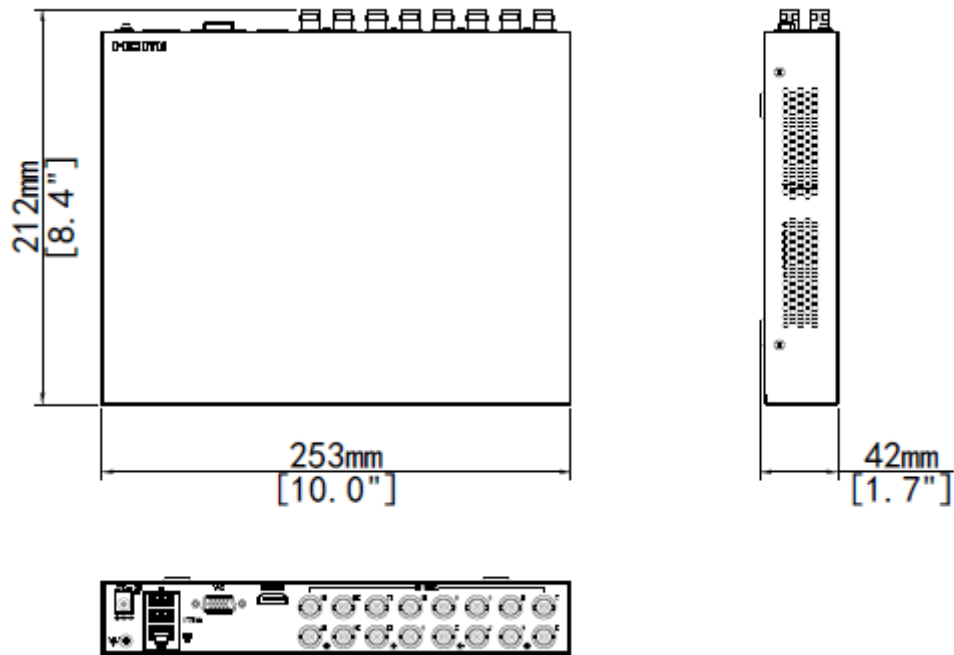

## Specifications

Model	CY-XVR6116-I
Video/Audio Input	
Analog Video Input	16-ch, BNC
IP Video Input	2-ch(only IP up to 18ch), each channel up to 8MP
Supported Analog Camera Types	<b>Support AHD input:</b> 1080P@30fps 720P@30fps

Decoding	
Capability	Analog:16x 1080P Lite@12, 16x 720P@15 IP: 1 x 8MP@30, 2 x 4MP@30, 4 x 1080P@30, 8 x 720P@30,16 x D1@30
Hard Disk	
SATA	1 SATA interface
Capacity	Up to 6TB for each HDD
Smart Alarm	
VCA Detection	Ultra Motion Detection(UMD) for analog:8-ch
VCA Search	Behavior Search
General Alarm	
General Alarm	Motion detection
Alert Alarm	IP Conflict, Network Disconnected, Disk offline, Disk Abnormal, Illegal Access, Hard Disk Space Low, Hard Disk Full, Recording/Snapshot Abnormal
External Interface	
Network Interface	1 RJ45 10M/100M self-adaptive Ethernet Interface
USB Interface	Rear panel: 2 x USB2.0
General	
Power Supply	12V DC Power Consumption: ≤ 10 W( without HDD )
Working Environment	-10°C ~ + 55°C ( +14°F ~ +131°F ), Humidity ≤ 90% RH(non-condensing)
Dimensions(W×D×H)	253mm × 212mm × 42mm (10.0" × 8.4" × 1.7")
Weight ( without HDD )	≤0.85 Kg ( 1.87lb )
Certification	
Certification	UL/CE/FCC /RoHS /WEEE

## Dimensions