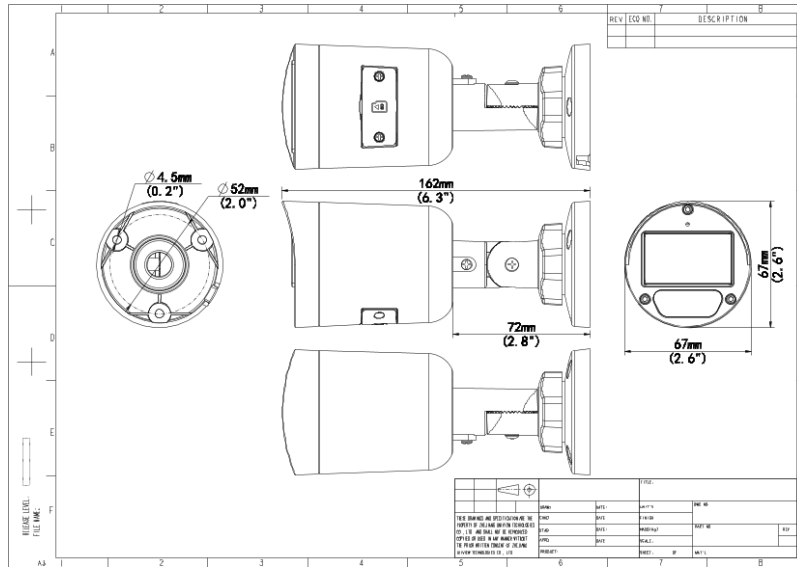

## Specifications

Camera	Description
Max Resolution	2MP
Sensor	1/2.9" CMOS
Min. Illumination	Colour: 0.005 lux ( F1.6, AGCON)
Shutter	Auto/Manual, 1 ~ 1/100000s
Adjustment Angle	Pan: 0° ~ 360°, Tilt: 0° ~ 90°, Rotate: 0° ~ 360°
S/N	>52dB
WDR	DWDR
Lens	Description
Focal Length	2.8 mm
Iris Type	Fixed
Iris	F1.6
Field of View (H)	101.1°
Field of View (V)	55.0°
Field of View (D)	111.0°
DORI	Description
DORI Distance(Lens)	2.8mm
DORI Distance(Detect)	45.0m(147.6ft)
DORI Distance(Observe)	18.0m(59.1ft)
DORI Distance(Recognize)	9.0m(29.5ft)
DORI Distance(Identify)	4.5m(14.8ft)

	UL/CUL (UL 62368-1, CAN/CSA C22.2 No. 62368-1)
Environment	CE-RoHS (2011/65/EU;(EU)2015/863); WEEE (2012/19/EU);
Protection	IP67 (IEC 60529)
<b>General</b>	<b>Description</b>
Power	DC 12V ±25%, PoE (IEEE 802.3af) Power consumption: Max 7.8W
Power Interface	Ø 5.5mm coaxial power plug
Dimensions	162 × 67 × 67mm (6.4" × 2.6" × 2.6" )
Weight	0.24kg(0.53lb)
Material	Metal + Plastic
Working Environment	-30 °C ~ 60 °C (-22 °F ~ 140 °F), Humidity: ≤95% RH (non-condensing)
Storage Environment	-30 °C ~ 60 °C (-22 °F ~ 140 °F), Humidity: ≤95% RH (non-condensing)
Surge Protection	4KV
Reset Button	N/A
Web Client Language	1 Language English

## Dimensions