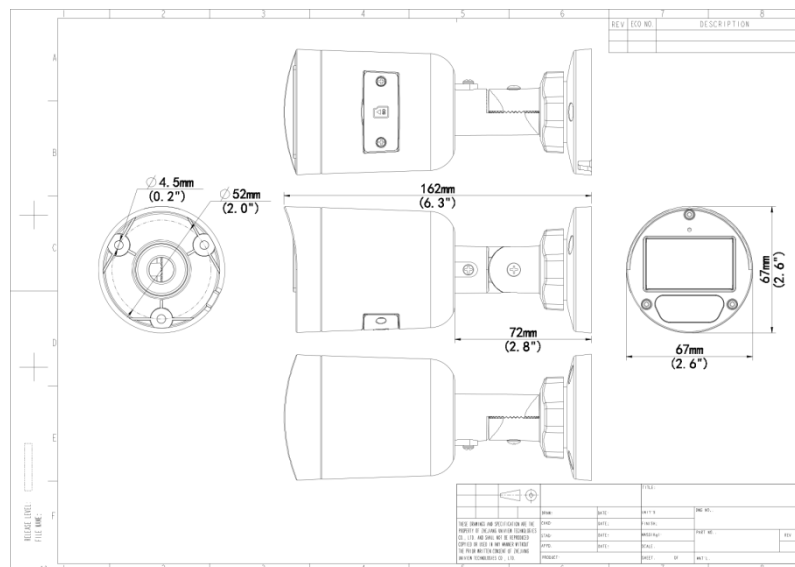

## Specifications

Camera	Description
Max Resolution	2MP
Sensor	1/2.9" CMOS
Min. Illumination	Colour: 0.005 lux ( F1.6, AGCON)
Shutter	Auto/Manual, 1 ~ 1/100000s
Adjustment Angle	Pan: 0° ~ 360°, Tilt: 0° ~ 90°, Rotate: 0° ~ 360°
S/N	>52dB
WDR	DWDR
Lens	Description
Focal Length	2.8 mm
Iris Type	Fixed
Iris	F1.6
Field of View (H)	101.1°
Field of View (V)	55.0°
Field of View (D)	111.0°
DORI	Description
DORI Distance(Lens)	2.8mm
DORI Distance(Detect)	45.0m(147.6ft)
DORI Distance(Observe)	18.0m(59.1ft)
DORI Distance(Recognize)	9.0m(29.5ft)
DORI Distance(Identify)	4.5m(14.8ft)

	UL/CUL (UL 62368-1, CAN/CSA C22.2 No. 62368-1)
Environment	CE-RoHS (2011/65/EU;(EU)2015/863); WEEE (2012/19/EU);
Protection	IP67 (IEC 60529)
<b>General</b>	<b>Description</b>
Power	DC 12V ±25%, PoE (IEEE 802.3af) Power consumption: Max 7.8W
Power Interface	Ø 5.5mm coaxial power plug
Dimensions	162 × 67 × 67mm (6.4" × 2.6" × 2.6" )
Weight	0.24kg(0.53lb)
Material	Metal + Plastic
Working Environment	-30 °C ~ 60 °C (-22 °F ~ 140 °F), Humidity: ≤95% RH (non-condensing)
Storage Environment	-30 °C ~ 60 °C (-22 °F ~ 140 °F), Humidity: ≤95% RH (non-condensing)
Surge Protection	4KV
Reset Button	N/A
Web Client Language	1 Language English

## Dimensions