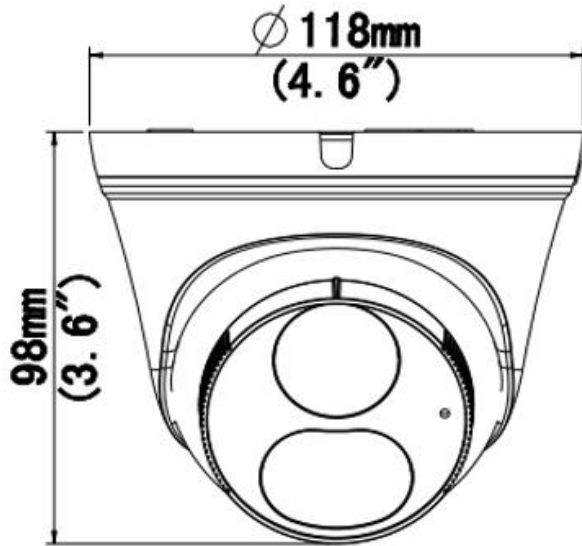

Dimensions

Accessories

CY-DBOX

Wall Mount

CY-POLE2

Pole Mount