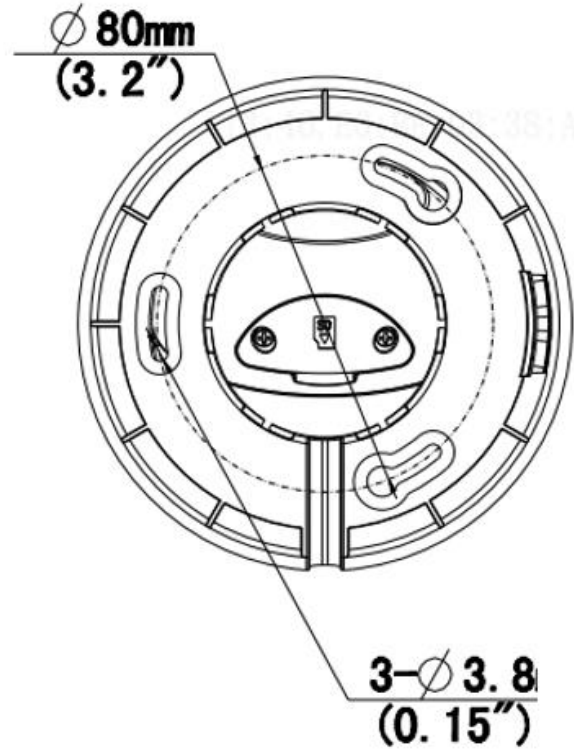

Dimensions

Accessories

CY-DBOX

Wall Mount

CY-POLE2

Pole Mount